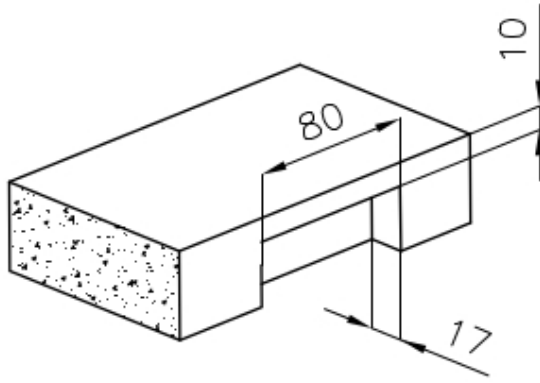

Sink KE Filotop

Kitchen Sinks

Code: 2156 050

DETAILS

Edge/Installation Type	Flush-mount Top-mount
Finish	Foster brushed
Material	AISI 304 stainless steel
Texture	Foster brushed
Base	45 cm
Dimensions	440x440 mm
Standard fittings	Fixing hooks, gasket, drain, overflow and siphon, boxed packing
Mixer holes	No standard holes
Built-in hole	View technical data sheet

Drainer No

Width 44 cm

Bowl dimension 400x400mm

Number of bowls 1 bowl

Waste fitting 3,5" drain

FEATURES

High thickness 1mm thick steel. A significant thickness, which guarantees the maximum sturdiness and durability.

Basket 3,5" waste fitting The drain is equipped with a large 3.5" drain, with the practical basket cap that prevents the discharge of solid parts.

Perimetral overflow The overflow is always a security on the Foster sinks that prevents the overflow of water in case of oversights. The perimeter drain solution improves aesthetics thanks to its square and essential shape.

Small radius Bowls with squared shapes with a modern design and an increased capacity, for a minimal aesthetics connected with an extreme practicality.

TECHNICAL DATA

Intaglio per il troppo-pieno
Recess for housing the over-flow