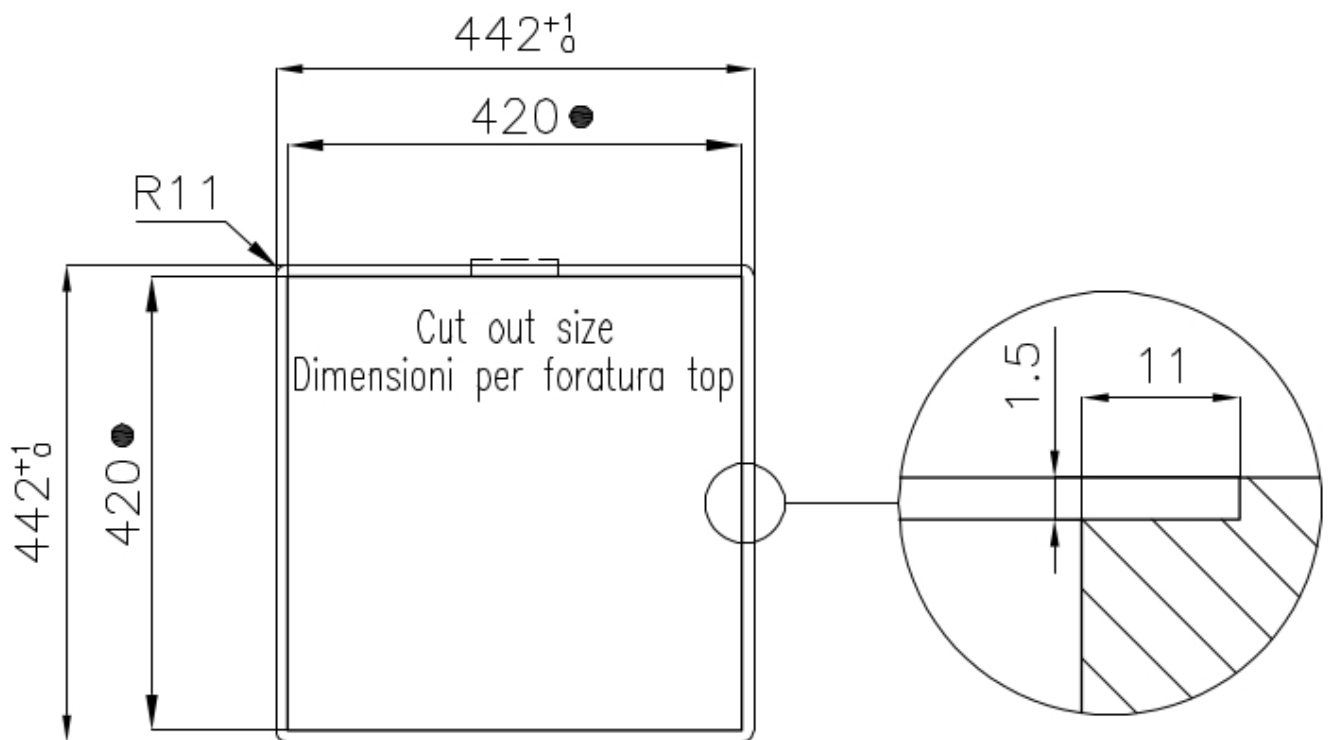

Drainer No

Width 44 cm

Bowl dimension 400x400mm

Number of bowls 1 bowl

Waste fitting 3,5" drain

FEATURES

High thickness 1mm thick steel. A significant thickness, which guarantees the maximum sturdiness and durability.

Basket 3,5" waste fitting The drain is equipped with a large 3.5" drain, with the practical basket cap that prevents the discharge of solid parts.

Perimetral overflow The overflow is always a security on the Foster sinks that prevents the overflow of water in case of oversights. The perimeter drain solution improves aesthetics thanks to its square and essential shape.

Small radius Bowls with squared shapes with a modern design and an increased capacity, for a minimal aesthetics connected with an extreme practicality.

TECHNICAL DATA

Intaglio per il troppo-pieno
Recess for housing the over-flow